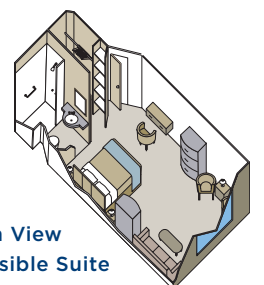

- OWNER'S SUITE (OW)
- CLASSIC SUITE (CS)
- BALCONY SUITE 1 (BS1)
- BALCONY SUITE (BS)
- OCEAN VIEW SUITE 3 (S3)
- OCEAN VIEW SUITE 2 (S2)
- OCEAN VIEW SUITE 1 (S1)
- OCEAN VIEW SUITE (S)

- Access to board ship is via stairs only.
- Access to/from outside deck may require assistance with doors and thresholds.

- Balcony Suites (BS, BS1):**
277 square feet (26 square meters)
- Suites with 3rd berths — 204-205, 222-223 on *Star Breeze* and *Star Legend* only
- Ocean View Suites (S, S1, S2, S3):**
277 square feet (26 square meters)
- Suites with 3rd berths — 112-115, 300-301 on *Star Breeze* and *Star Legend*

- Modified Accessible Suites:**
277 square feet (26 square meters), (Suites 134, 136, 232, 234).

Owner's Suite, Forward

Classic Suite, Midship

SHIP FACTS

- GUEST CAPACITY:** 212
- GUEST DECKS:** 6
- CREW MEMBERS:** 145
- LENGTH:** 440 feet (134 meters)
- BEAM:** 63 feet (19 meters)
- DRAFT:** 16.5 feet (5 meters)
- CRUISING SPEED:** 15 knots
- PROPULSION:** Twin propeller, driven by four Bergen marine diesel engines
- TONNAGE:** 9,975 grt (gross registered tons)
- SHIP'S REGISTRY:** Bahamas

Classic Suite, Forward

Balcony Suite

Ocean View Suite

Ocean View Accessible Suite