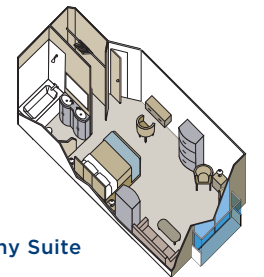

- OWNER'S SUITE (OW)
- CLASSIC SUITE (CS)
- BALCONY SUITE 1 (BS1)
- BALCONY SUITE (BS)
- OCEAN VIEW SUITE 3 (S3)
- OCEAN VIEW SUITE 2 (S2)
- OCEAN VIEW SUITE 1 (S1)
- OCEAN VIEW SUITE (S)

- Access to board ship is via stairs only.
- Access to/from outside deck may require assistance with doors and thresholds.

- Balcony Suites (BS, BS1):**
277 square feet (26 square meters)
- Suites with 3rd berths — 204-205, 222-223 on *Star Breeze* and *Star Legend* only
- Ocean View Suites (S, S1, S2, S3):**
277 square feet (26 square meters)
- Suites with 3rd berths — 112-115, 300-301 on *Star Breeze* and *Star Legend*

- Modified Accessible Suites:**
277 square feet (26 square meters), (Suites 134, 136, 232, 234).

Owner's Suite, Forward

Classic Suite, Midship

SHIP FACTS

- GUEST CAPACITY:** 212
- GUEST DECKS:** 6
- CREW MEMBERS:** 145
- LENGTH:** 440 feet (134 meters)
- BEAM:** 63 feet (19 meters)
- DRAFT:** 16.5 feet (5 meters)
- CRUISING SPEED:** 15 knots
- PROPULSION:** Twin propeller, driven by four Bergen marine diesel engines
- TONNAGE:** 9,975 grt (gross registered tons)
- SHIP'S REGISTRY:** Bahamas

Classic Suite, Forward

Balcony Suite

Ocean View Suite

Ocean View Accessible Suite