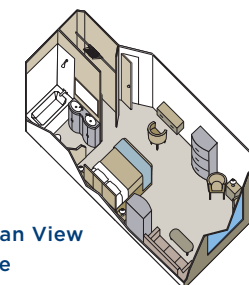

- Balcony Suites (BS, BS1):**
277 square feet (26 square meters)
- Suites with 3rd berths — 204-205, 222-223 on *Star Breeze* and *Star Legend* only
- Ocean View Suites (S, S1, S2, S3):**
277 square feet (26 square meters)
- Suites with 3rd berths — 112-115, 300-301 on *Star Breeze* and *Star Legend*

- Modified Accessible Suites:**
277 square feet (26 square meters), (Suites 134, 136, 232, 234).

Owner's Suite, Forward

Classic Suite, Midship

SHIP FACTS

- GUEST CAPACITY:** 212
- GUEST DECKS:** 6
- CREW MEMBERS:** 145
- LENGTH:** 440 feet (134 meters)
- BEAM:** 63 feet (19 meters)
- DRAFT:** 16.5 feet (5 meters)
- CRUISING SPEED:** 15 knots
- PROPULSION:** Twin propeller, driven by four Bergen marine diesel engines
- TONNAGE:** 9,975 grt (gross registered tons)
- SHIP'S REGISTRY:** Bahamas

Classic Suite, Forward

Balcony Suite

Ocean View Suite

Ocean View Accessible Suite