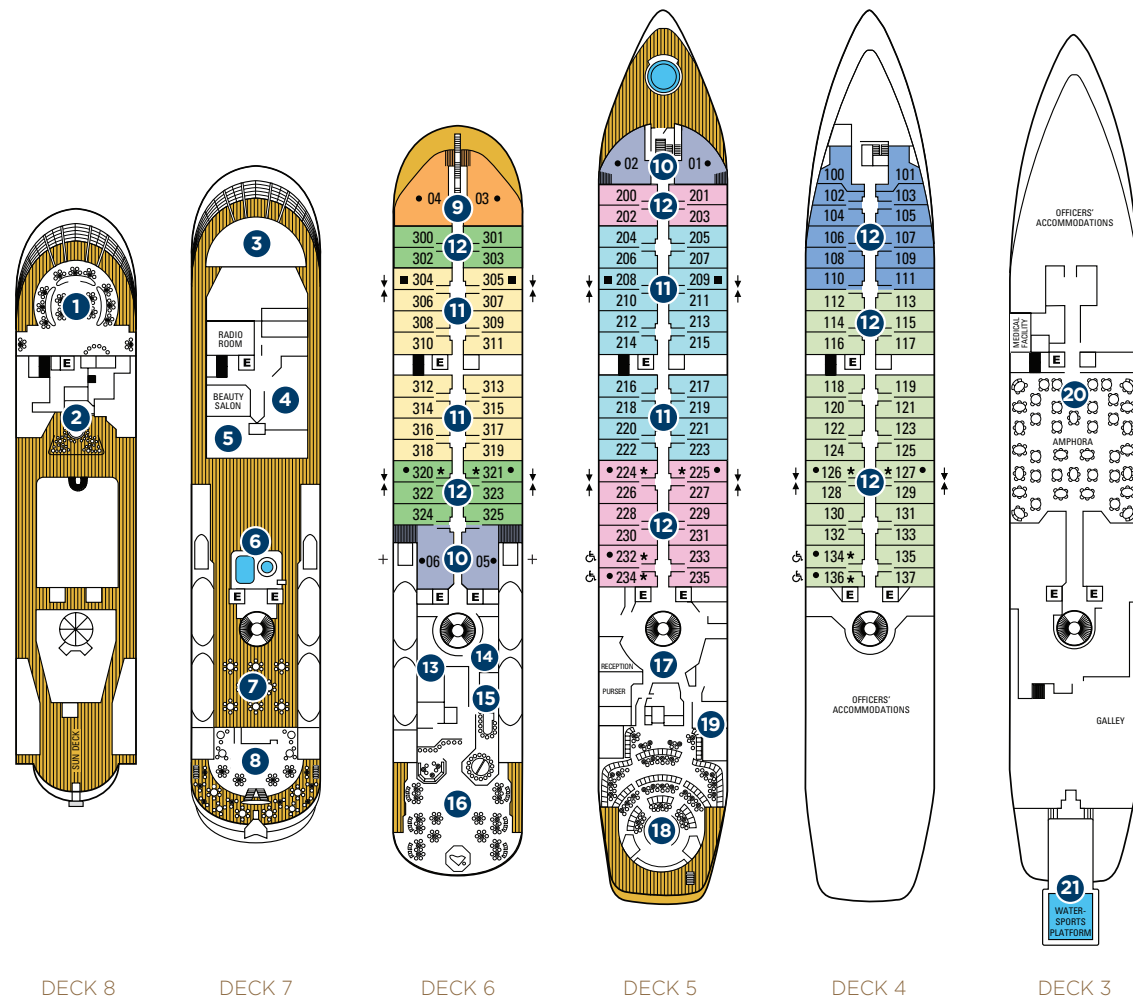

DECK PLANS

ABOARD STAR PRIDE, STAR BREEZE & STAR LEGEND

ONBOARD SPACES

- | | | |
|--|----------------------|---|
| 1 Yacht Club | 8 Veranda/Candles | 17 Reception |
| 2 Star Bar | 9 Owner's Suites | 18 Lounge |
| 3 Bridge | 10 Classic Suites | 19 Screening Room (Computer Center on <i>Star Pride</i>) |
| 4 WindSpa | 11 Balcony Suites | 20 AmphorA Restaurant |
| 5 Fitness Center | 12 Ocean View Suites | 21 Watersports Platform |
| 6 Counter-current pool and whirlpool (Whirlpools only on <i>Star Pride</i>) | 13 Signature Shop | |
| 7 Courtyard (Pool on <i>Star Pride</i>) | 14 Library | |
| | 15 Casino | |
| | 16 Compass Rose | |

- + RESTRICTED VIEW
- ↓ ADJOINING SUITES
- E ELEVATOR
- ONE QUEEN SIZE BED ONLY (no twin option)
- * SHOWER ONLY
- SHOWER ONLY (*STAR LEGEND*)
- ♿ MODIFIED ACCESSIBLE SUITES
Feature a full-size bed (no twin option)
Suites 134, 136, 232 & 234, are modified accessible, shower only with a small lip into shower, a step into the bathroom with a portable ramp, standard interior and exterior doorways.

- OWNER'S SUITE (OW)
- CLASSIC SUITE (CS)
- BALCONY SUITE 1 (BS1)
- BALCONY SUITE (BS)
- OCEAN VIEW SUITE 3 (S3)
- OCEAN VIEW SUITE 2 (S2)
- OCEAN VIEW SUITE 1 (S1)
- OCEAN VIEW SUITE (S)

- Access to board ship is via stairs only.
- Access to/from outside deck may require assistance with doors and thresholds.

- Modified Accessible Suites:**
277 square feet (26 square meters), (Suites 134, 136, 232, 234).

Owner's Suite, Forward

Classic Suite, Midship

SHIP FACTS

- GUEST CAPACITY:** 212
- GUEST DECKS:** 6
- CREW MEMBERS:** 145
- LENGTH:** 440 feet (134 meters)
- BEAM:** 63 feet (19 meters)
- DRAFT:** 16.5 feet (5 meters)
- CRUISING SPEED:** 15 knots
- PROPULSION:** Twin propeller, driven by four Bergen marine diesel engines
- TONNAGE:** 9,975 grt (gross registered tons)
- SHIP'S REGISTRY:** Bahamas