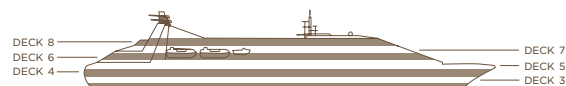

- OWNER'S SUITE (OW)
- CLASSIC SUITE (CS)
- BALCONY SUITE 1 (BS1)
- BALCONY SUITE (BS)
- OCEAN VIEW SUITE 3 (S3)
- OCEAN VIEW SUITE 2 (S2)
- OCEAN VIEW SUITE 1 (S1)
- OCEAN VIEW SUITE (S)

- Access to board ship is via stairs only.
- Access to/from outside deck may require assistance with doors and thresholds.