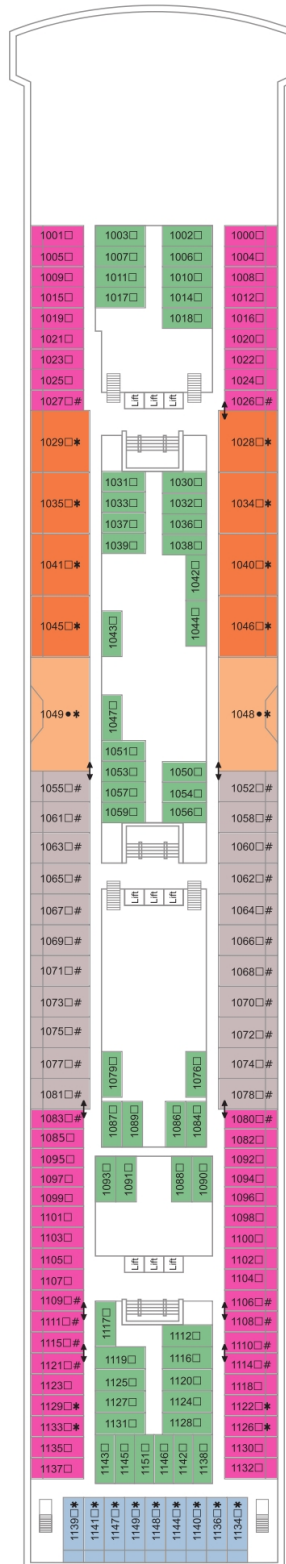

DECK 7

Broadway Show Lounge
Broad Street Shops
The Coffee Port
Squid & Anchor
The 9th Hole
Photo Gallery

DECK 4

DECK 5

DECK 6

DECK 7

DECK 8

CABIN CATEGORIES

- Royal Suite
- Executive Suite
- Junior Suite
- Deluxe Balcony Cabin
- Deck 12 Balcony Cabin
- 10/12 Inside Cabin
- Deck 9/10 Balcony Cabin
- 8/9 Outside Cabin
- 8/9 Inside Cabin
- Deck 8 Balcony Cabin
- 4/5 Outside Cabin
- 4/5 Inside Cabin
- Single Outside Cabin
- Single Inside Cabin
- Adapted Inside Cabin
- Adapted Outside Cabin

Our outside cabins have a picture window, unless otherwise indicated on the deck plan with the following symbols:

⊙ Porthole window

▣ Picture window obstruction

> Turn over for Decks 9-15

HERE'S WHAT YOU WILL FIND ON EACH DECK

DECK 14

- The Sundeck
- The Veranda
- The Veranda Cabanas
- Running Track

DECK 15

- Minigolf

SHIP LENGTH: 265.5M
BEAM WIDTH: 32.2M
TOP SPEED: 24.5 KNOTS

DECK 9

DECK 10

DECK 11