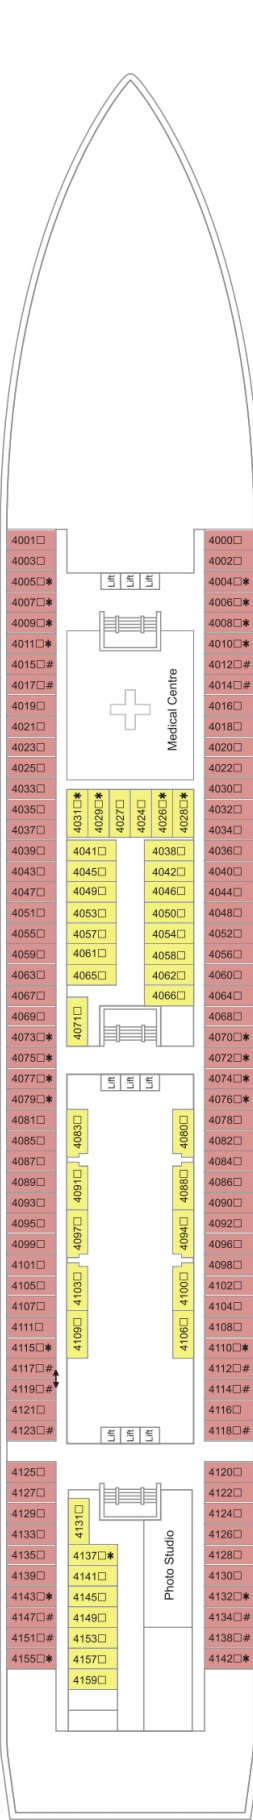

DECK PLAN MARELLA EXPLORER 2

Stylish decor comes as standard in the cabins onboard **Marella Explorer 2**. Treat yourself to a Deluxe Balcony Cabin for look-twice sea views, or splash out on an everything-and-more Royal Suite.

HERE'S WHAT YOU WILL FIND ON EACH DECK

DECK 4

Medical Centre
Photo Studio

DECK 5

Reception
The Dining Club
Destination Services
Vista
Latitude 53
Cruise Holiday Store
Bike Tours

DECK 6

Broadway Show Lounge
Broad Street Shops
Flutes
Kora La
Surf & Turf Steakhouse
Aperitif
Latitude 53

DECK 7

Broadway Show Lounge
Broad Street Shops
The Coffee Port
Squid & Anchor
The 9th Hole
Photo Gallery

DECK 4

DECK 5

DECK 6

DECK 7

DECK 8

CABIN CATEGORIES

- Royal Suite
- Executive Suite
- Junior Suite
- Deluxe Balcony Cabin
- Deck 12 Balcony Cabin
- 10/12 Inside Cabin
- Deck 9/10 Balcony Cabin
- 8/9 Outside Cabin
- 8/9 Inside Cabin
- Deck 8 Balcony Cabin
- 4/5 Outside Cabin
- 4/5 Inside Cabin
- Single Outside Cabin
- Single Inside Cabin
- Adapted Inside Cabin
- Adapted Outside Cabin