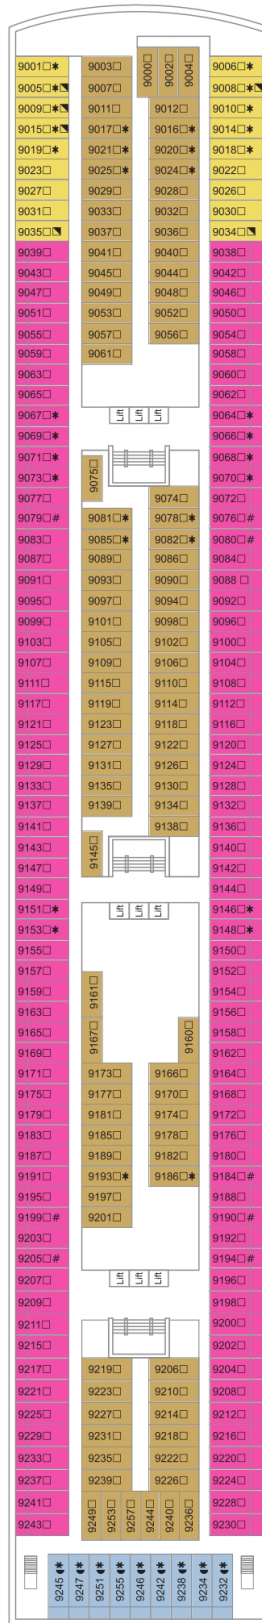

DECK 7

Broadway Show Lounge
Broad Street Shops
The Coffee Port
Squid & Anchor
The 9th Hole
Photo Gallery

DECK 4

DECK 5

DECK 6

DECK 7

DECK 8

CABIN CATEGORIES

- Royal Suite
- Executive Suite
- Junior Suite
- Deluxe Balcony Cabin
- Deck 12 Balcony Cabin
- 10/12 Inside Cabin
- Deck 9/10 Balcony Cabin
- 8/9 Outside Cabin
- 8/9 Inside Cabin
- Deck 8 Balcony Cabin
- 4/5 Outside Cabin
- 4/5 Inside Cabin
- Single Outside Cabin
- Single Inside Cabin
- Adapted Inside Cabin
- Adapted Outside Cabin

Our outside cabins have a picture window, unless otherwise indicated on the deck plan with the following symbols:

⊙ Porthole window

▣ Picture window obstruction

> Turn over for Decks 9-15

HERE'S WHAT YOU WILL FIND ON EACH DECK

DECK 14

- The Sundeck
- The Veranda
- The Veranda Cabanas
- Running Track

DECK 15

- Minigolf

SHIP LENGTH: 265.5M
BEAM WIDTH: 32.2M
TOP SPEED: 24.5 KNOTS

DECK 9

DECK 10

DECK 11