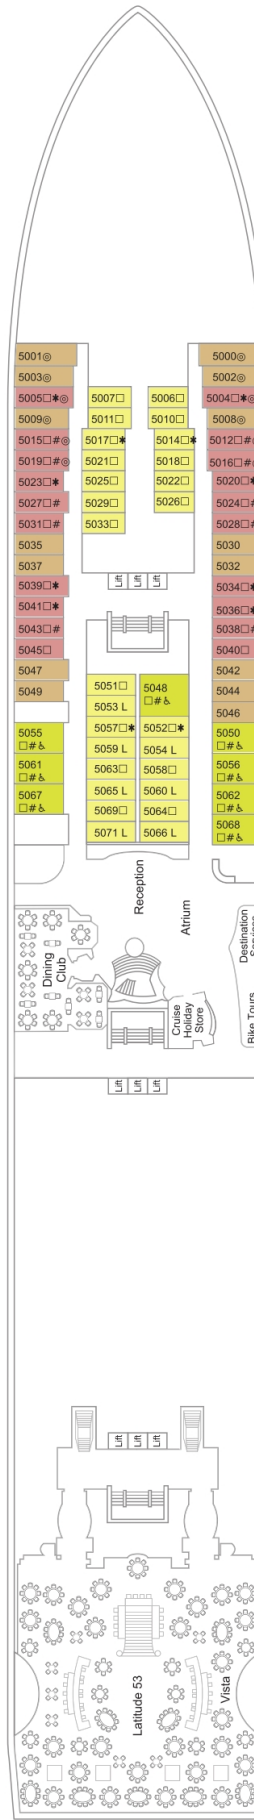

DECK PLAN MARELLA EXPLORER 2

Stylish decor comes as standard in the cabins onboard **Marella Explorer 2**. Treat yourself to a Deluxe Balcony Cabin for look-twice sea views, or splash out on an everything-and-more Royal Suite.

HERE'S WHAT YOU WILL FIND ON EACH DECK

DECK 4

Medical Centre
Photo Studio

DECK 5

Reception
The Dining Club
Destination Services
Vista
Latitude 53
Cruise Holiday Store
Bike Tours

DECK 6

Broadway Show Lounge
Broad Street Shops
Flutes
Kora La
Surf & Turf Steakhouse
Aperitif
Latitude 53

DECK 7

Broadway Show Lounge
Broad Street Shops
The Coffee Port
Squid & Anchor
The 9th Hole
Photo Gallery

DECK 4

DECK 5

DECK 6

DECK 7

DECK 8

CABIN CATEGORIES

- Royal Suite
- Executive Suite
- Junior Suite
- Deluxe Balcony Cabin
- Deck 12 Balcony Cabin
- 10/12 Inside Cabin
- Deck 9/10 Balcony Cabin
- 8/9 Outside Cabin
- 8/9 Inside Cabin
- Deck 8 Balcony Cabin
- 4/5 Outside Cabin
- 4/5 Inside Cabin
- Single Outside Cabin
- Single Inside Cabin
- Adapted Inside Cabin
- Adapted Outside Cabin