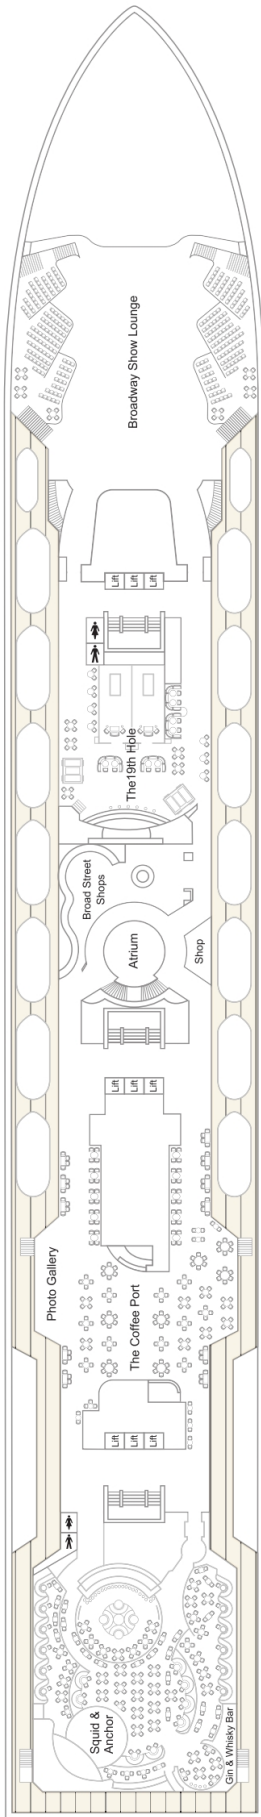

HERE'S WHAT YOU WILL FIND ON EACH DECK

DECK 4

Medical Centre
Photo Studio

DECK 5

Reception
The Dining Club
Destination Services
Vista
Latitude 53
Cruise Holiday Store
Bike Tours

DECK 6

Broadway Show Lounge
Broad Street Shops
Flutes
Kora La
Surf & Turf Steakhouse
Aperitif
Latitude 53

DECK 7

Broadway Show Lounge
Broad Street Shops
The Coffee Port
Squid & Anchor
The 9th Hole
Photo Gallery

DECK 4

DECK 5

DECK 6

DECK 7

DECK 8

CABIN CATEGORIES

- Royal Suite
- Executive Suite
- Junior Suite
- Deluxe Balcony Cabin
- Deck 12 Balcony Cabin
- 10/12 Inside Cabin
- Deck 9/10 Balcony Cabin
- 8/9 Outside Cabin
- 8/9 Inside Cabin
- Deck 8 Balcony Cabin
- 4/5 Outside Cabin
- 4/5 Inside Cabin
- Single Outside Cabin
- Single Inside Cabin
- Adapted Inside Cabin
- Adapted Outside Cabin

3 Berth

* 4 Berth

□ Converts to double bed

♿ Suitable for wheelchairs

L Twin beds in L shaped configuration

● Fixed double bed

◐ Fixed double bed against wall

↕ Interconnecting Cabin