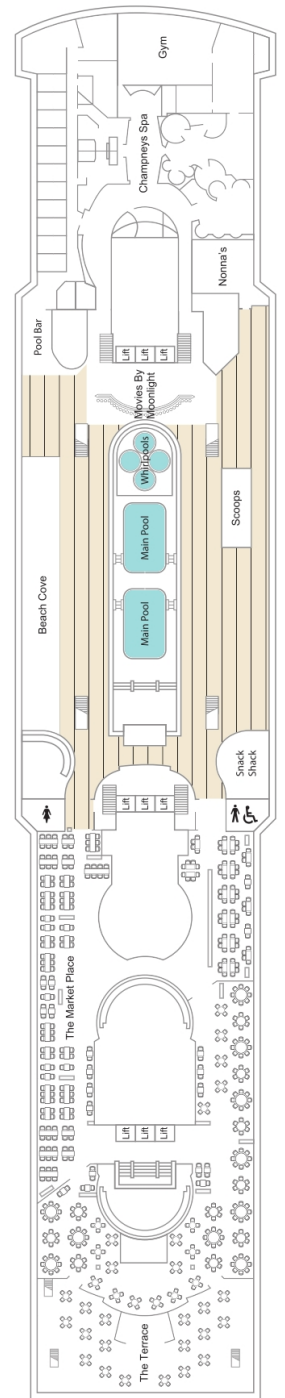

DECK 7

Broadway Show Lounge
Broad Street Shops
The Coffee Port
Squid & Anchor
The 9th Hole
Photo Gallery

DECK 4

DECK 5

DECK 6

DECK 7

DECK 8

CABIN CATEGORIES

3 Berth

* 4 Berth

□ Converts to double bed

♿ Suitable for wheelchairs

L Twin beds in L shaped configuration

● Fixed double bed

◐ Fixed double bed against wall

↕ Interconnecting Cabin

Our outside cabins have a picture window, unless otherwise indicated on the deck plan with the following symbols:

⊙ Porthole window

▣ Picture window obstruction

> Turn over for Decks 9-15

HERE'S WHAT YOU WILL FIND ON EACH DECK

DECK 14

- The Sundeck
- The Veranda
- The Veranda Cabanas
- Running Track

DECK 15

- Minigolf

SHIP LENGTH: 265.5M
BEAM WIDTH: 32.2M
TOP SPEED: 24.5 KNOTS

DECK 9

DECK 10

DECK 11