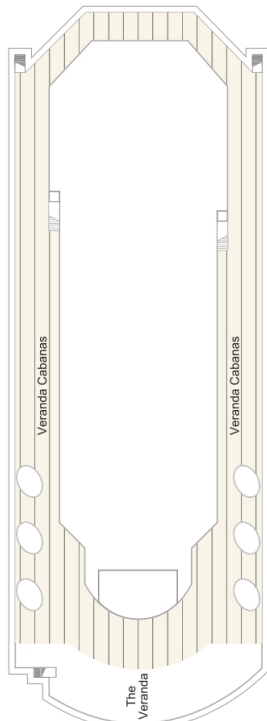

3 Berth

* 4 Berth

□ Converts to double bed

♿ Suitable for wheelchairs

L Twin beds in L shaped configuration

● Fixed double bed

◐ Fixed double bed against wall

↕ Interconnecting Cabin

Our outside cabins have a picture window, unless otherwise indicated on the deck plan with the following symbols:

⊙ Porthole window

▣ Picture window obstruction

> Turn over for Decks 9-15

HERE'S WHAT YOU WILL FIND ON EACH DECK

DECK 14

- The Sundeck
- The Veranda
- The Veranda Cabanas
- Running Track

DECK 15

- Minigolf

SHIP LENGTH: 265.5M
BEAM WIDTH: 32.2M
TOP SPEED: 24.5 KNOTS

DECK 9

DECK 10

DECK 11

DECK 12

DECK 14

DECK 15

CABIN CATEGORIES

- Royal Suite
- Executive Suite
- Junior Suite
- Deluxe Balcony Cabin
- Deck 12 Balcony Cabin
- 10/12 Inside Cabin
- Deck 9/10 Balcony Cabin
- 8/9 Outside Cabin
- 8/9 Inside Cabin
- Deck 8 Balcony Cabin
- 4/5 Outside Cabin
- 4/5 Inside Cabin
- Single Outside Cabin
- Single Inside Cabin
- Adapted Inside Cabin
- Adapted Outside Cabin