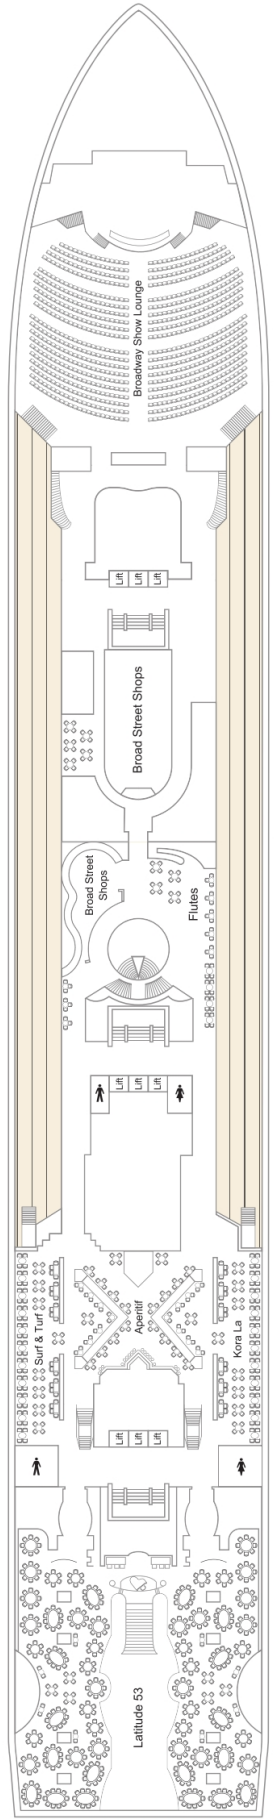

HERE'S WHAT YOU WILL FIND ON EACH DECK

DECK 4

Medical Centre
Photo Studio

DECK 5

Reception
The Dining Club
Destination Services
Vista
Latitude 53
Cruise Holiday Store
Bike Tours

DECK 6

Broadway Show Lounge
Broad Street Shops
Flutes
Kora La
Surf & Turf Steakhouse
Aperitif
Latitude 53

DECK 7

Broadway Show Lounge
Broad Street Shops
The Coffee Port
Squid & Anchor
The 9th Hole
Photo Gallery

DECK 4

DECK 5

DECK 6

DECK 7

DECK 8

CABIN CATEGORIES

- Royal Suite
- Executive Suite
- Junior Suite
- Deluxe Balcony Cabin
- Deck 12 Balcony Cabin
- 10/12 Inside Cabin
- Deck 9/10 Balcony Cabin
- 8/9 Outside Cabin
- 8/9 Inside Cabin
- Deck 8 Balcony Cabin
- 4/5 Outside Cabin
- 4/5 Inside Cabin
- Single Outside Cabin
- Single Inside Cabin
- Adapted Inside Cabin
- Adapted Outside Cabin

3 Berth

* 4 Berth

□ Converts to double bed

♿ Suitable for wheelchairs

L Twin beds in L shaped configuration

● Fixed double bed

◐ Fixed double bed against wall

↕ Interconnecting Cabin