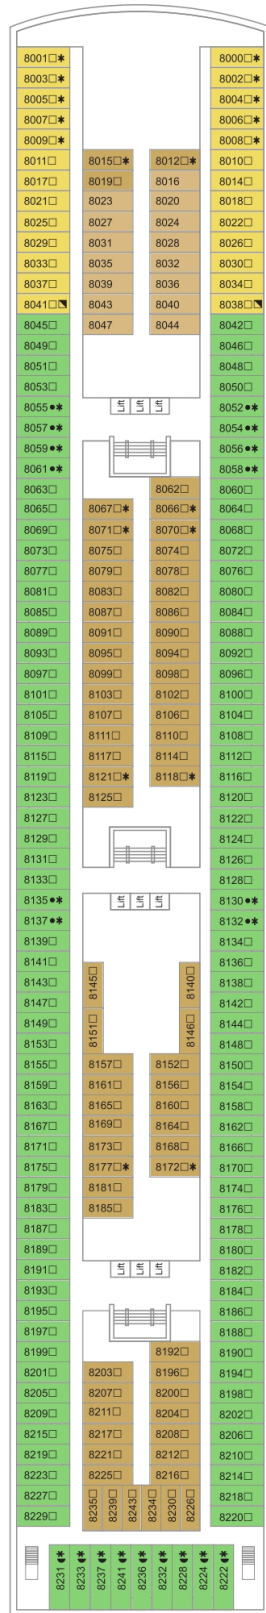

HERE'S WHAT YOU WILL FIND ON EACH DECK

DECK 4

Medical Centre
Photo Studio

DECK 5

Reception
The Dining Club
Destination Services
Vista
Latitude 53
Cruise Holiday Store
Bike Tours

DECK 6

Broadway Show Lounge
Broad Street Shops
Flutes
Kora La
Surf & Turf Steakhouse
Aperitif
Latitude 53

DECK 7

Broadway Show Lounge
Broad Street Shops
The Coffee Port
Squid & Anchor
The 9th Hole
Photo Gallery

DECK 4

DECK 5

DECK 6

DECK 7

DECK 8

CABIN CATEGORIES

- Royal Suite
- Executive Suite
- Junior Suite
- Deluxe Balcony Cabin
- Deck 12 Balcony Cabin
- 10/12 Inside Cabin
- Deck 9/10 Balcony Cabin
- 8/9 Outside Cabin
- 8/9 Inside Cabin
- Deck 8 Balcony Cabin
- 4/5 Outside Cabin
- 4/5 Inside Cabin
- Single Outside Cabin
- Single Inside Cabin
- Adapted Inside Cabin
- Adapted Outside Cabin

Our outside cabins have a picture window, unless otherwise indicated on the deck plan with the following symbols:

⊙ Porthole window

▣ Picture window obstruction

> Turn over for Decks 9-15

HERE'S WHAT YOU WILL FIND ON EACH DECK