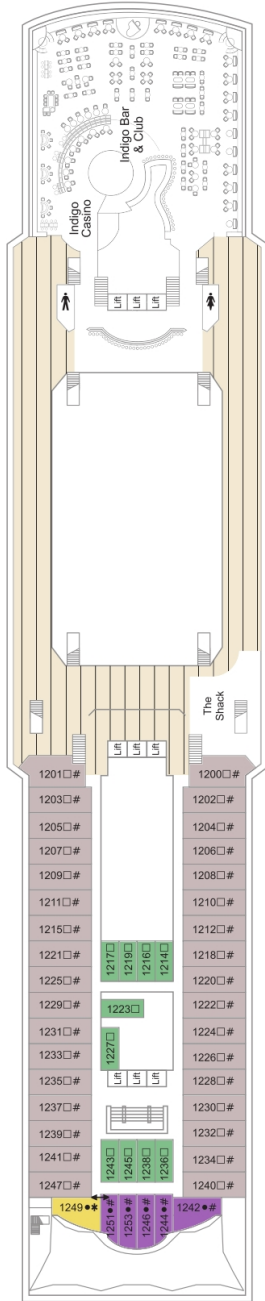

DECK 7

Broadway Show Lounge
Broad Street Shops
The Coffee Port
Squid & Anchor
The 9th Hole
Photo Gallery

DECK 4

DECK 5

DECK 6

DECK 7

DECK 8

CABIN CATEGORIES

- Royal Suite
- Executive Suite
- Junior Suite
- Deluxe Balcony Cabin
- Deck 12 Balcony Cabin
- 10/12 Inside Cabin
- Deck 9/10 Balcony Cabin
- 8/9 Outside Cabin
- 8/9 Inside Cabin
- Deck 8 Balcony Cabin
- 4/5 Outside Cabin
- 4/5 Inside Cabin
- Single Outside Cabin
- Single Inside Cabin
- Adapted Inside Cabin
- Adapted Outside Cabin

Our outside cabins have a picture window, unless otherwise indicated on the deck plan with the following symbols:

⊙ Porthole window

▣ Picture window obstruction

> Turn over for Decks 9-15

HERE'S WHAT YOU WILL FIND ON EACH DECK

DECK 14

- The Sundeck
- The Veranda
- The Veranda Cabanas
- Running Track

DECK 15

- Minigolf

SHIP LENGTH: 265.5M
BEAM WIDTH: 32.2M
TOP SPEED: 24.5 KNOTS

DECK 9

DECK 10

DECK 11