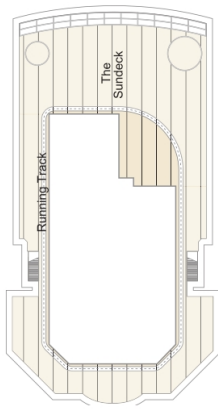

Our outside cabins have a picture window, unless otherwise indicated on the deck plan with the following symbols:

⊙ Porthole window

▣ Picture window obstruction

> Turn over for Decks 9-15

HERE'S WHAT YOU WILL FIND ON EACH DECK

DECK 11

- Champneys Spa & Gym
- Pool Bar
- Pool
- Whirlpools
- Snack Shack
- The Market Place buffet restaurant
- Scoops
- The Terrace
- Beach Cove
- Movies By Moonlight
- Nonna's

DECK 12

- Indigo Bar
- Indigo Casino
- Indigo Club
- The Shack

DECK 14

- The Sundeck
- The Veranda
- The Veranda Cabanas
- Running Track

DECK 15

- Minigolf

SHIP LENGTH: 265.5M
BEAM WIDTH: 32.2M
TOP SPEED: 24.5 KNOTS

DECK 9

DECK 10

DECK 11

DECK 12

DECK 14

DECK 15

CABIN CATEGORIES

- Royal Suite
- Executive Suite
- Junior Suite
- Deluxe Balcony Cabin
- Deck 12 Balcony Cabin
- 10/12 Inside Cabin
- Deck 9/10 Balcony Cabin
- 8/9 Outside Cabin
- 8/9 Inside Cabin
- Deck 8 Balcony Cabin
- 4/5 Outside Cabin
- 4/5 Inside Cabin
- Single Outside Cabin
- Single Inside Cabin
- Adapted Inside Cabin
- Adapted Outside Cabin