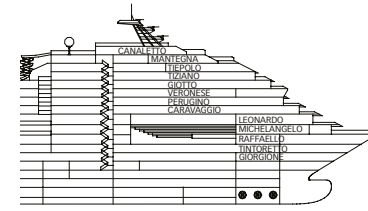

# Costa Magica

Grt: 103.000 t  
 Length: 892 ft  
 Width: 118 ft  
 Cruising speed: 20 knots  
 Double Occupancy Capacity: 2,702

- ✓ cabins with partially obstructed view
- single cabins
- H handicapped accessible cabins
- C connecting cabins
- E elevator
- \* double sofa bed
- 1 upper berth
- single sofa bed
- ▲ lower beds that cannot be converted into a double
- ▲ cannot be converted into a double