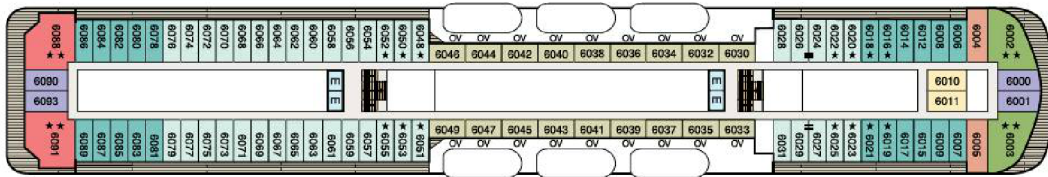

DECK 7

DECK 6

DECK 5

DECK 4

Note: Staterooms 4028, 4034 & 4054 not available on *Sirena*. Staterooms 4035, 4052 & 4056 are wheelchair accessible on *Sirena*.

DECK 3

AFT FORWARD