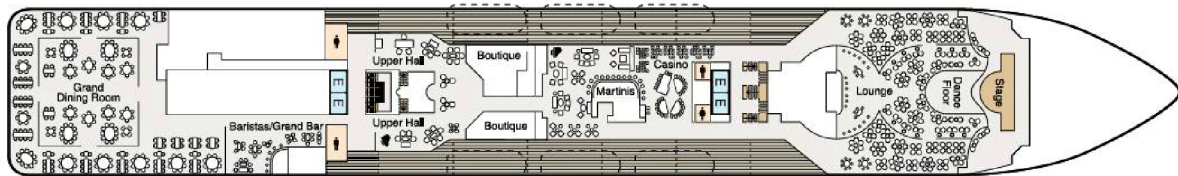

DECK 7

DECK 6

DECK 5

DECK 4

Note: Staterooms 4028, 4034 & 4054 not available on *Sirena*. Staterooms 4035, 4052 & 4056 are wheelchair accessible on *Sirena*.

DECK 3

AFT FORWARD