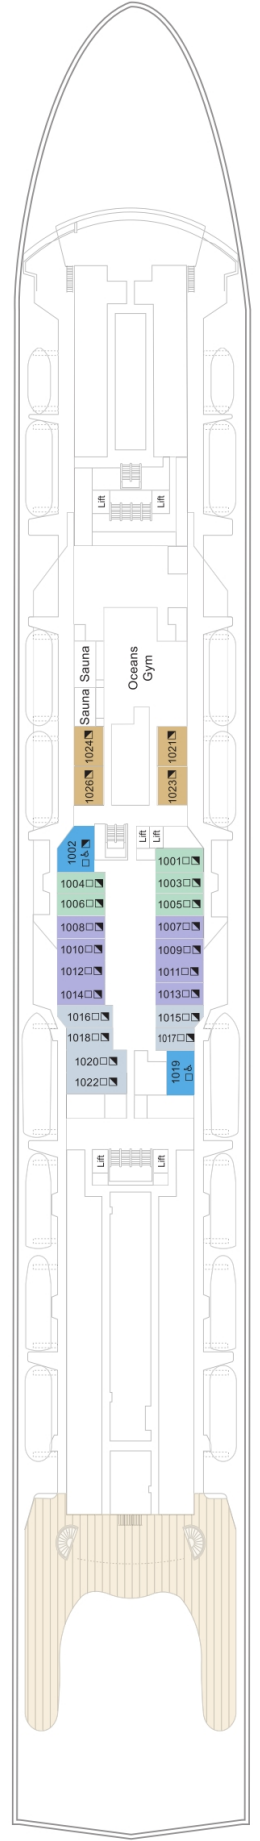

DECK 4

Orion Restaurant
Kora La Restaurant

DECK 6

Pure Portrait Studio

DECK 4

DECK 5

DECK 6

DECK 7

CABIN CATEGORIES

- Grand Suite
- Suite
- Balcony Cabin
- Single Balcony Cabin
- Deluxe Cabin
- Deck 7 Outside Cabin (3 berth)
- Deck 7 Outside Plus Cabin (3 berth)
- Deck 7 - 10 Outside Cabin
- Deck 7 - 10 Outside Plus Cabin
- Deck 6/7 Inside Cabin (4 berth)
- Deck 6 - 10 Inside Cabin
- Deck 5/6 Outside Plus Cabin
- Deck 5/6 Outside Cabin
- Deck 4/5 Outside Cabin
- Deck 4/5 Inside Cabin
- Single Outside Cabin
- Adapted Outside Cabin

3 Berth

* 4 Berth

□ Converts to double bed

♿ Suitable for wheelchairs

• Fixed double bed

Our outside cabins have a picture window, unless otherwise indicated on the deck plan with the following symbols:

⊙ Porthole window

DECK 12

- The Sun Lounge

SHIP LENGTH: 243M
BEAM WIDTH: 30M
TOP SPEED: 19 KNOTS

DECK 8

DECK 9

DECK 10

DECK 11

DECK 12