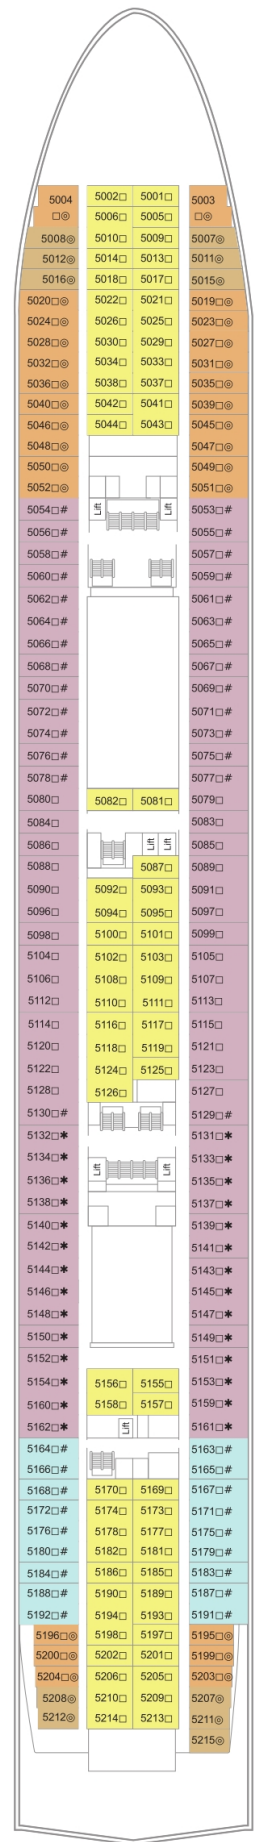

DECK 4

Orion Restaurant
Kora La Restaurant

DECK 6

Pure Portrait Studio

DECK 4

DECK 5

DECK 6

DECK 7

CABIN CATEGORIES

- Grand Suite
- Suite
- Balcony Cabin
- Single Balcony Cabin
- Deluxe Cabin
- Deck 7 Outside Cabin (3 berth)
- Deck 7 Outside Plus Cabin (3 berth)
- Deck 7 - 10 Outside Cabin
- Deck 7 - 10 Outside Plus Cabin
- Deck 6/7 Inside Cabin (4 berth)
- Deck 6 - 10 Inside Cabin
- Deck 5/6 Outside Plus Cabin
- Deck 5/6 Outside Cabin
- Deck 4/5 Outside Cabin
- Deck 4/5 Inside Cabin
- Single Outside Cabin
- Adapted Outside Cabin

3 Berth

* 4 Berth

□ Converts to double bed

♿ Suitable for wheelchairs

• Fixed double bed

Our outside cabins have a picture window, unless otherwise indicated on the deck plan with the following symbols:

⊙ Porthole window

DECK 12

- The Sun Lounge

SHIP LENGTH: 243M
BEAM WIDTH: 30M
TOP SPEED: 19 KNOTS

DECK 8

DECK 9

DECK 10

DECK 11

DECK 12