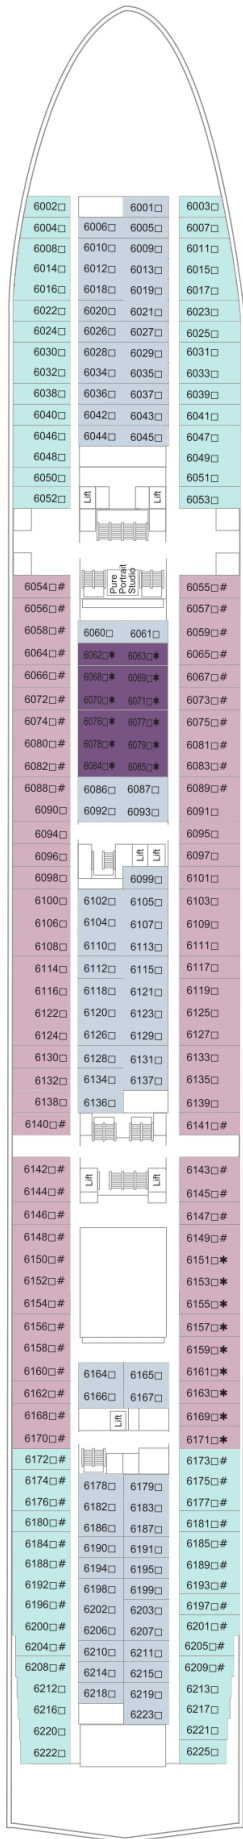

DECK 4

Orion Restaurant
Kora La Restaurant

DECK 6

Pure Portrait Studio

DECK 4

DECK 5

DECK 6

DECK 7

CABIN CATEGORIES

- Grand Suite
- Suite
- Balcony Cabin
- Single Balcony Cabin
- Deluxe Cabin
- Deck 7 Outside Cabin (3 berth)
- Deck 7 Outside Plus Cabin (3 berth)
- Deck 7 - 10 Outside Cabin
- Deck 7 - 10 Outside Plus Cabin
- Deck 6/7 Inside Cabin (4 berth)
- Deck 6 - 10 Inside Cabin
- Deck 5/6 Outside Plus Cabin
- Deck 5/6 Outside Cabin
- Deck 4/5 Outside Cabin
- Deck 4/5 Inside Cabin
- Single Outside Cabin
- Adapted Outside Cabin

3 Berth

* 4 Berth

□ Converts to double bed

♿ Suitable for wheelchairs

• Fixed double bed

Our outside cabins have a picture window, unless otherwise indicated on the deck plan with the following symbols:

⊙ Porthole window

DECK 12

- The Sun Lounge

SHIP LENGTH: 243M
BEAM WIDTH: 30M
TOP SPEED: 19 KNOTS

DECK 8

DECK 9

DECK 10

DECK 11

DECK 12