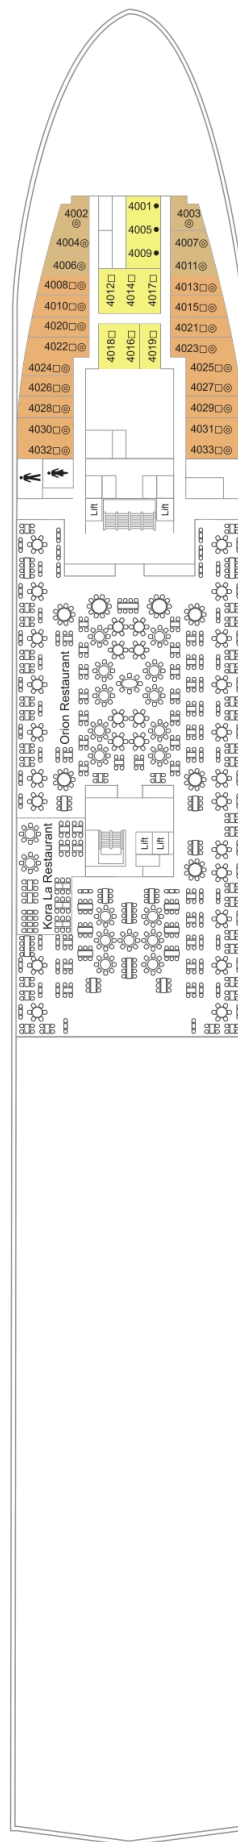

DECK PLAN MARELLA DREAM

From Grand Suites with private balconies to stylish standard cabins, **Marella Dream** offers an impressive range of accommodation options.

HERE'S WHAT YOU WILL FIND ON EACH DECK

DECK 4

Orion Restaurant
Kora La Restaurant

DECK 6

Pure Portrait Studio

DECK 4

DECK 5

DECK 6

DECK 7

CABIN CATEGORIES

- Grand Suite
- Suite
- Balcony Cabin
- Single Balcony Cabin
- Deluxe Cabin
- Deck 7 Outside Cabin (3 berth)
- Deck 7 Outside Plus Cabin (3 berth)
- Deck 7 - 10 Outside Cabin
- Deck 7 - 10 Outside Plus Cabin
- Deck 6/7 Inside Cabin (4 berth)
- Deck 6 - 10 Inside Cabin
- Deck 5/6 Outside Plus Cabin
- Deck 5/6 Outside Cabin
- Deck 4/5 Outside Cabin
- Deck 4/5 Inside Cabin
- Single Outside Cabin
- Adapted Outside Cabin

3 Berth

* 4 Berth

□ Converts to double bed

♿ Suitable for wheelchairs

• Fixed double bed

Our outside cabins have a picture window, unless otherwise indicated on the deck plan with the following symbols:

⊙ Porthole window