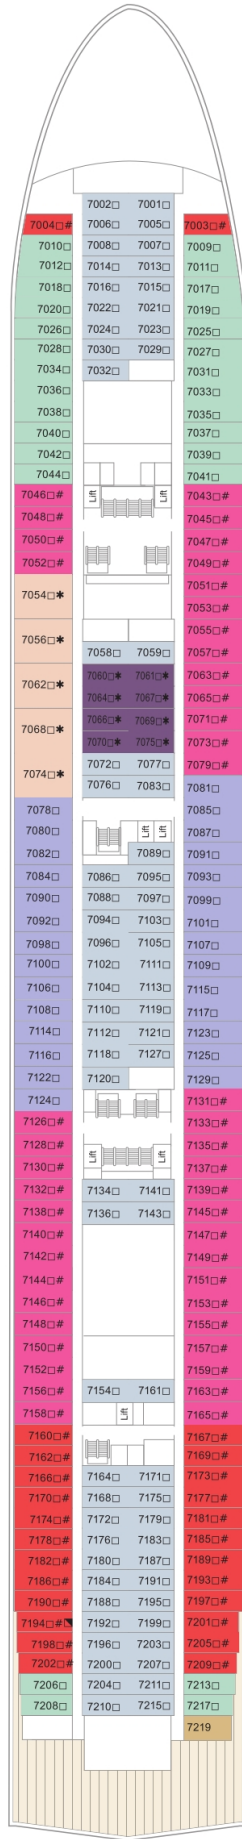

DECK 4

Orion Restaurant
Kora La Restaurant

DECK 6

Pure Portrait Studio

DECK 4

DECK 5

DECK 6

DECK 7

CABIN CATEGORIES

- Grand Suite
- Suite
- Balcony Cabin
- Single Balcony Cabin
- Deluxe Cabin
- Deck 7 Outside Cabin (3 berth)
- Deck 7 Outside Plus Cabin (3 berth)
- Deck 7 - 10 Outside Cabin
- Deck 7 - 10 Outside Plus Cabin
- Deck 6/7 Inside Cabin (4 berth)
- Deck 6 - 10 Inside Cabin
- Deck 5/6 Outside Plus Cabin
- Deck 5/6 Outside Cabin
- Deck 4/5 Outside Cabin
- Deck 4/5 Inside Cabin
- Single Outside Cabin
- Adapted Outside Cabin

3 Berth

* 4 Berth

□ Converts to double bed

♿ Suitable for wheelchairs

• Fixed double bed

Our outside cabins have a picture window, unless otherwise indicated on the deck plan with the following symbols:

⊙ Porthole window

DECK 12

- The Sun Lounge

SHIP LENGTH: 243M
BEAM WIDTH: 30M
TOP SPEED: 19 KNOTS

DECK 8

DECK 9

DECK 10

DECK 11

DECK 12