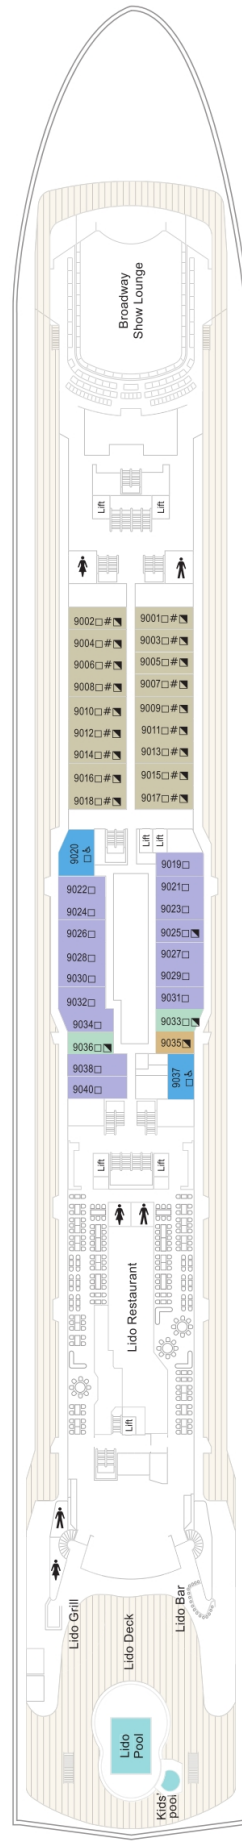

DECK 4

Orion Restaurant
Kora La Restaurant

DECK 6

Pure Portrait Studio

DECK 4

DECK 5

DECK 6

DECK 7

3 Berth

* 4 Berth

□ Converts to double bed

♿ Suitable for wheelchairs

• Fixed double bed

Our outside cabins have a picture window, unless otherwise indicated on the deck plan with the following symbols:

⊙ Porthole window

▣ Picture window obstruction

> Turn over for Decks 8-12

HERE'S WHAT YOU WILL FIND ON EACH DECK

DECK 8

- Broadway Show Lounge
- Medusa Lounge
- Medusa Bar
- Tides
- Explorers' Lounge
- The Coffee Port
- Card Room
- Photo Gallery
- Oceans Spa & Beauty Salon
- Casino
- Kids' Club
- Broad Street Shops
- Browsers' Corner
- Destination Services
- Reception
- The Water's Edge

DECK 12

- The Sun Lounge

SHIP LENGTH: 243M
BEAM WIDTH: 30M
TOP SPEED: 19 KNOTS

DECK 8

DECK 9

DECK 10

DECK 11

DECK 12