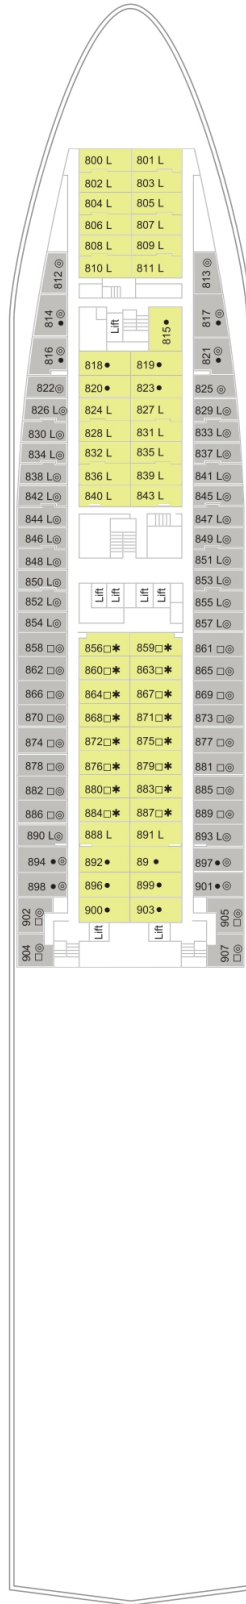

DECK 3

Medical Centre

DECK 4

Mistral's Restaurant
The Meridian Restaurant
Kora La Restaurant
Reception

DECK 5

Broadway Show Lounge
Explorers' Lounge
Card Room
Terrace Grill
Lido Restaurant
Lido Bar
Pool
Kids' Pool
Photo Gallery
Hemmingway's Bar
Casino
Kids' Club
Broad Street Shops
The Coffee Port
Browsers' Corner
Destination Services

DECK 1

DECK 2

DECK 3

DECK 4

DECK 5

CABIN CATEGORIES

- Suite
- Deluxe Balcony Cabin
- Deck 7/8 Outside Cabin
- Deck 6-8 Deluxe Cabin
- Deck 3/4 Outside Cabin
- Deck 3/4 Inside Cabin
- Deck 1/2 Outside Cabin
- Deck 1/2 Inside Cabin
- Single Outside Cabin
- Single Inside Cabin
- Adapted Outside Cabin

3 Berth

* 4 Berth

□ Converts to double bed

♿ Suitable for wheelchairs

L Twin beds in L shaped configuration

● Fixed double bed

Our outside cabins have a picture window, unless otherwise indicated on the deck plan with the following symbols:

DECK 8

Deck 8 Pool
Oceans Beauty Salon and Spa
Saunas
Whirlpool

DECK 9

Horizons
The Sun Lounge

SHIP LENGTH: 214.66M
BEAM WIDTH: 27.26M
TOP SPEED: 18 KNOTS

DECK 6

DECK 7

DECK 8