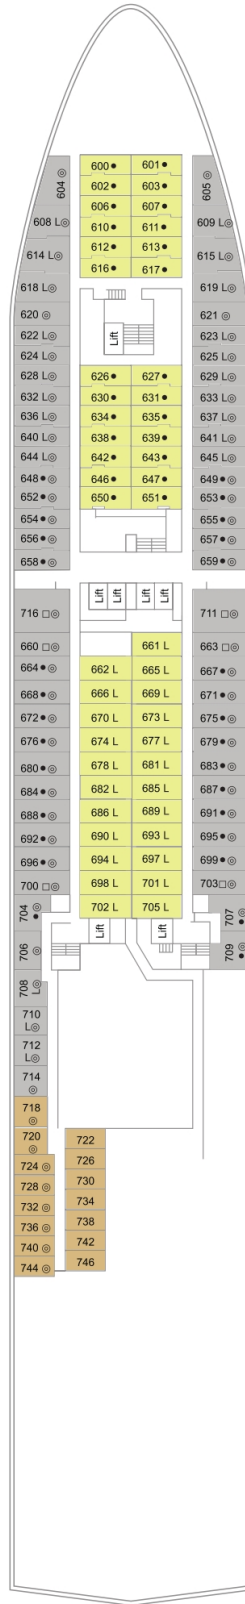

DECK 3

Medical Centre

DECK 4

Mistral's Restaurant
The Meridian Restaurant
Kora La Restaurant
Reception

DECK 5

Broadway Show Lounge
Explorers' Lounge
Card Room
Terrace Grill
Lido Restaurant
Lido Bar
Pool
Kids' Pool
Photo Gallery
Hemmingway's Bar
Casino
Kids' Club
Broad Street Shops
The Coffee Port
Browsers' Corner
Destination Services

DECK 1

DECK 2

DECK 3

DECK 4

DECK 5

CABIN CATEGORIES

- Suite
- Deluxe Balcony Cabin
- Deck 7/8 Outside Cabin
- Deck 6-8 Deluxe Cabin
- Deck 3/4 Outside Cabin
- Deck 3/4 Inside Cabin
- Deck 1/2 Outside Cabin
- Deck 1/2 Inside Cabin
- Single Outside Cabin
- Single Inside Cabin
- Adapted Outside Cabin

3 Berth

* 4 Berth

□ Converts to double bed

♿ Suitable for wheelchairs

L Twin beds in L shaped configuration

● Fixed double bed

Our outside cabins have a picture window, unless otherwise indicated on the deck plan with the following symbols:

DECK 8

Deck 8 Pool
Oceans Beauty Salon and Spa
Saunas
Whirlpool

DECK 9

Horizons
The Sun Lounge

SHIP LENGTH: 214.66M
BEAM WIDTH: 27.26M
TOP SPEED: 18 KNOTS

DECK 6

DECK 7

DECK 8