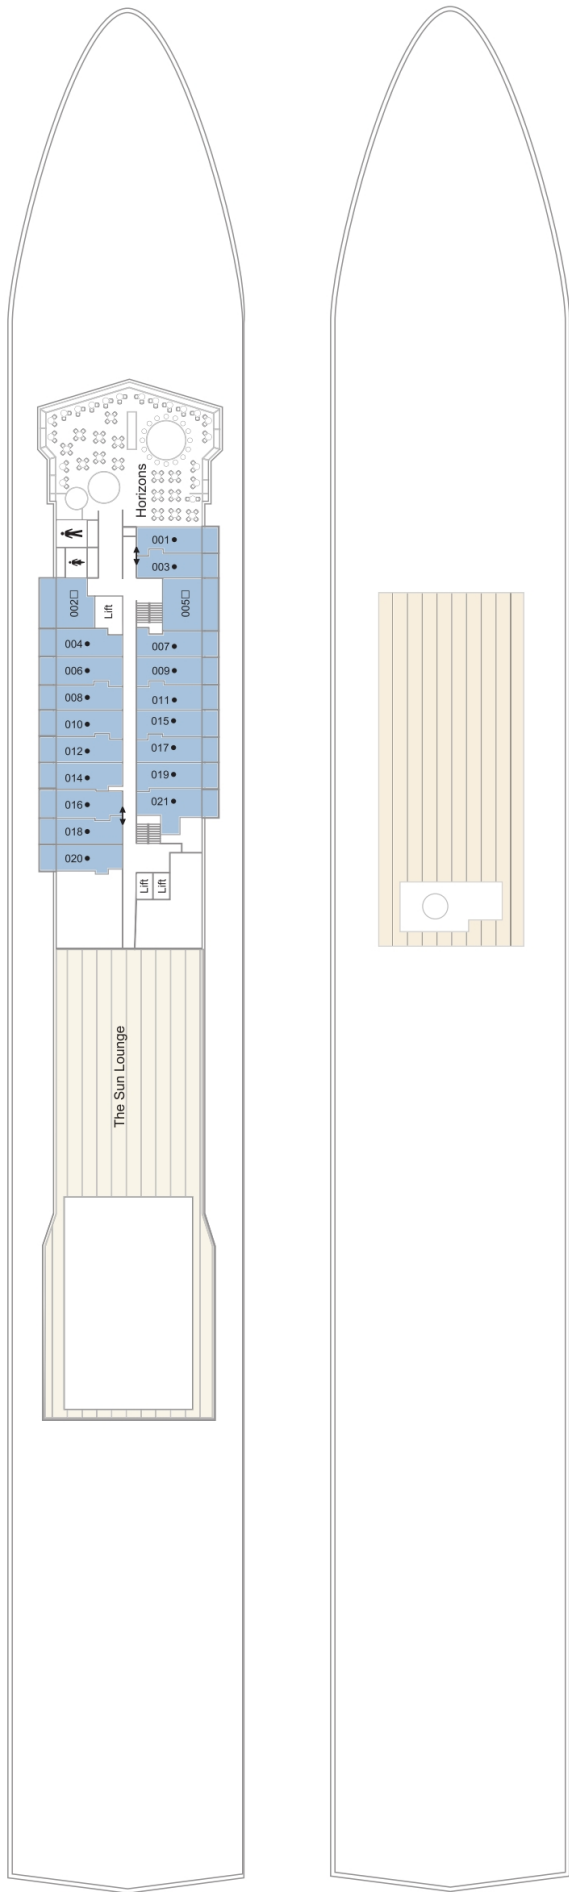

3 Berth

* 4 Berth

□ Converts to double bed

♿ Suitable for wheelchairs

L Twin beds in L shaped configuration

● Fixed double bed

Our outside cabins have a picture window, unless otherwise indicated on the deck plan with the following symbols:

⊙ Porthole window

▣ Picture window obstruction

> Turn over for Decks 6-10

HERE'S WHAT YOU WILL FIND ON EACH DECK

DECK 6

Broadway Show Lounge Bar
Liberties

DECK 7

Oceans Gym

DECK 8

Deck 8 Pool
Oceans Beauty Salon and Spa
Saunas
Whirlpool

DECK 9

Horizons
The Sun Lounge

SHIP LENGTH: 214.66M
BEAM WIDTH: 27.26M
TOP SPEED: 18 KNOTS

DECK 6

DECK 7

DECK 8

3 Berth

* 4 Berth

□ Converts to double bed

♿ Suitable for wheelchairs

L Twin beds in L shaped configuration

• Fixed double bed

Our outside cabins have a picture window, unless otherwise indicated on the deck plan with the following symbols: