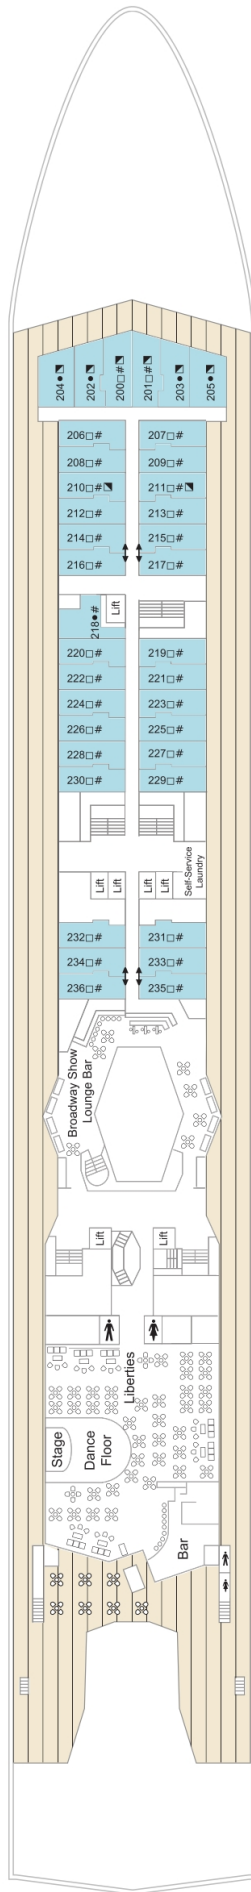

DECK 1

DECK 2

DECK 3

DECK 4

DECK 5

CABIN CATEGORIES

- Suite
- Deluxe Balcony Cabin
- Deck 7/8 Outside Cabin
- Deck 6-8 Deluxe Cabin
- Deck 3/4 Outside Cabin
- Deck 3/4 Inside Cabin
- Deck 1/2 Outside Cabin
- Deck 1/2 Inside Cabin
- Single Outside Cabin
- Single Inside Cabin
- Adapted Outside Cabin

3 Berth

* 4 Berth

□ Converts to double bed

♿ Suitable for wheelchairs

L Twin beds in L shaped configuration

● Fixed double bed

Our outside cabins have a picture window, unless otherwise indicated on the deck plan with the following symbols:

⊙ Porthole window

▣ Picture window obstruction

> Turn over for Decks 6-10

HERE'S WHAT YOU WILL FIND ON EACH DECK

DECK 6

Broadway Show Lounge Bar
Liberties

DECK 7

Oceans Gym

DECK 8

Deck 8 Pool
Oceans Beauty Salon and Spa
Saunas
Whirlpool

DECK 9

Horizons
The Sun Lounge

SHIP LENGTH: 214.66M
BEAM WIDTH: 27.26M
TOP SPEED: 18 KNOTS

DECK 6

DECK 7

DECK 8