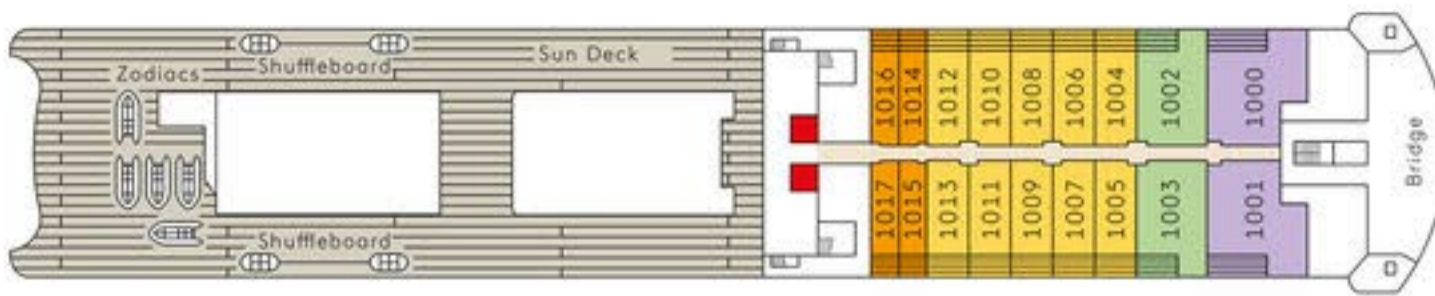

Deck 10

Deck 9

Deck 8

V = Veranda Suite, O = Ocean Suite, -- = Suites with connecting door.  
 & = Suites are equipped for use by disabled guests.  
 - = Family Apartments with connecting door.

Deck 7

V = Veranda Suite, O = Ocean Suite, -- = Suites with connecting door.  
 \*The suites 762-769 underneath the Sansibar may be subject to a slight noise disturbance as a result of the entertainment programme.

Deck 6

V = Veranda Suite, O = Ocean Suite, -- = Suites with connecting door.

Deck 5

V = Veranda Suite, O = Ocean Suite.  
 \*The suites 501-513 (odd numbers) above the Club 2 may be subject to a slight noise disturbance as a result of the entertainment programme.

Deck 4

The tender stations are to be found on Deck 3.

● Lift      ■ Gas Lift

Veranda Suite or Ocean Suite				Veranda Suite	Grand Ocean Suite	Grand Ocean Suite	Penthouse Suite	Penthouse Suite	Grand Penthouse Suite	Owner Suite	Family Apartment	Penthouse Suite (handicapped accessible)
Cat. 1	Cat. 2	Cat. 3	Cat. 4	Cat. 5	Cat. 6	Cat. 7	Cat. 8	Cat. 9	Cat. 10	Cat. 11	Cat. 12	Cat. 13

V = Veranda Suite, O = Ocean Suite      □ Non-public Area      ■ Restaurants and Bars      □ Entertainment Area