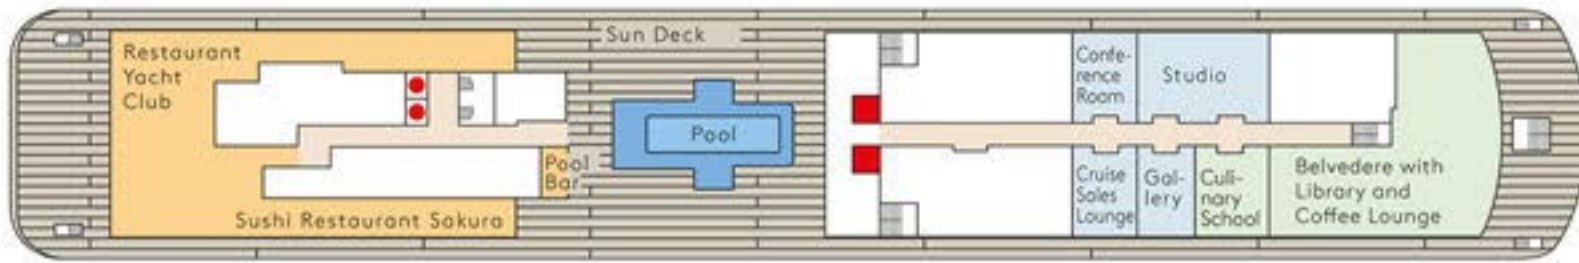

Deck 10

Deck 9

Deck 8

V = Veranda Suite, O = Ocean Suite, -- = Suites with connecting door.  
 & = Suites are equipped for use by disabled guests.  
 - = Family Apartments with connecting door.

Deck 7

V = Veranda Suite, O = Ocean Suite, -- = Suites with connecting door.  
 \*The suites 762-769 underneath the Sansibar may be subject to a slight noise disturbance as a result of the entertainment programme.

Deck 6

V = Veranda Suite, O = Ocean Suite, -- = Suites with connecting door.

Deck 5

V = Veranda Suite, O = Ocean Suite.  
 \*The suites 501-513 (odd numbers) above the Club 2 may be subject to a slight noise disturbance as a result of the entertainment programme.

Deck 4

The tender stations are to be found on Deck 3.

● Lift      ■ Gas Lift

Veranda Suite or Ocean Suite				Veranda Suite	Grand Ocean Suite	Grand Ocean Suite	Penthouse Suite	Penthouse Suite	Grand Penthouse Suite	Owner Suite	Family Apartment	Penthouse Suite (handicapped accessible)
Cat. 1	Cat. 2	Cat. 3	Cat. 4	Cat. 5	Cat. 6	Cat. 7	Cat. 8	Cat. 9	Cat. 10	Cat. 11	Cat. 12	Cat. 13

V = Veranda Suite, O = Ocean Suite      □ Non-public Area      ■ Restaurants and Bars      □ Entertainment Area