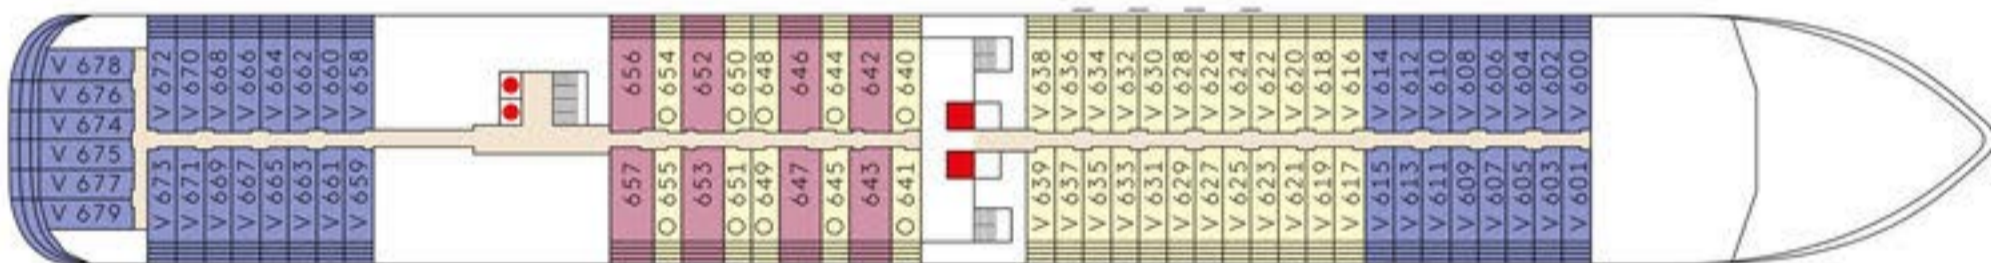

Deck 10

Deck 9

Deck 8

V = Veranda Suite, O = Ocean Suite, -- = Suites with connecting door.  
 & = Suites are equipped for use by disabled guests.  
 - = Family Apartments with connecting door.

Deck 7

V = Veranda Suite, O = Ocean Suite, -- = Suites with connecting door.  
 \*The suites 762-769 underneath the Sansibar may be subject to a slight noise disturbance as a result of the entertainment programme.

Deck 6

V = Veranda Suite, O = Ocean Suite, -- = Suites with connecting door.

Deck 5

V = Veranda Suite, O = Ocean Suite.  
 \*The suites 501-513 (odd numbers) above the Club 2 may be subject to a slight noise disturbance as a result of the entertainment programme.

V = Veranda Suite, O = Ocean Suite      □ Non-public Area      ■ Restaurants and Bars      □ Entertainment Area