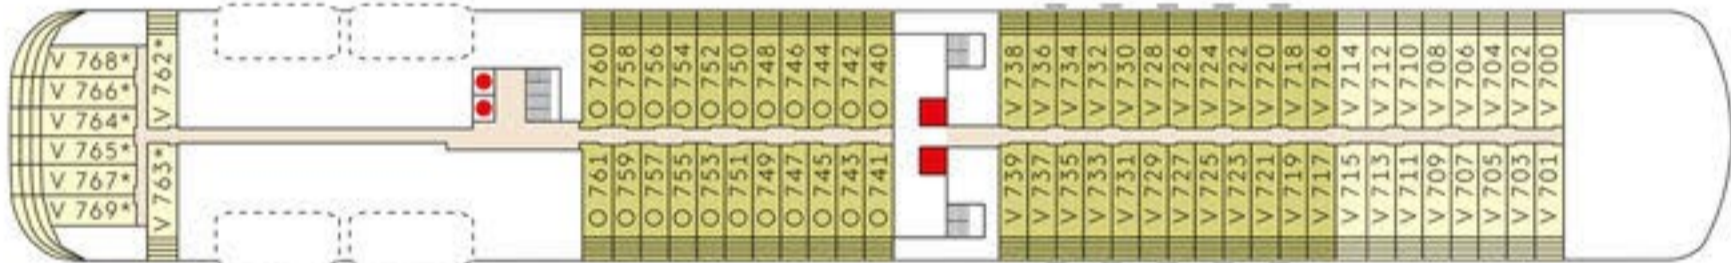

Deck 10

Deck 9

Deck 8

V = Veranda Suite, O = Ocean Suite, -- = Suites with connecting door.  
 & = Suites are equipped for use by disabled guests.  
 - = Family Apartments with connecting door.

Deck 7

V = Veranda Suite, O = Ocean Suite, -- = Suites with connecting door.  
 \*The suites 762-769 underneath the Sansibar may be subject to a slight noise disturbance as a result of the entertainment programme.

Deck 6

V = Veranda Suite, O = Ocean Suite, -- = Suites with connecting door.

Deck 5

V = Veranda Suite, O = Ocean Suite.  
 \*The suites 501-513 (odd numbers) above the Club 2 may be subject to a slight noise disturbance as a result of the entertainment programme.

Deck 4

The tender stations are to be found on Deck 3.

● Lift      ■ Gas Lift

Veranda Suite or Ocean Suite				Veranda Suite	Grand Ocean Suite	Grand Ocean Suite	Penthouse Suite	Penthouse Suite	Grand Penthouse Suite	Owner Suite	Family Apartment	Penthouse Suite (handicapped accessible)
Cat. 1	Cat. 2	Cat. 3	Cat. 4	Cat. 5	Cat. 6	Cat. 7	Cat. 8	Cat. 9	Cat. 10	Cat. 11	Cat. 12	Cat. 13

V = Veranda Suite, O = Ocean Suite      □ Non-public Area      ■ Restaurants and Bars      □ Entertainment Area